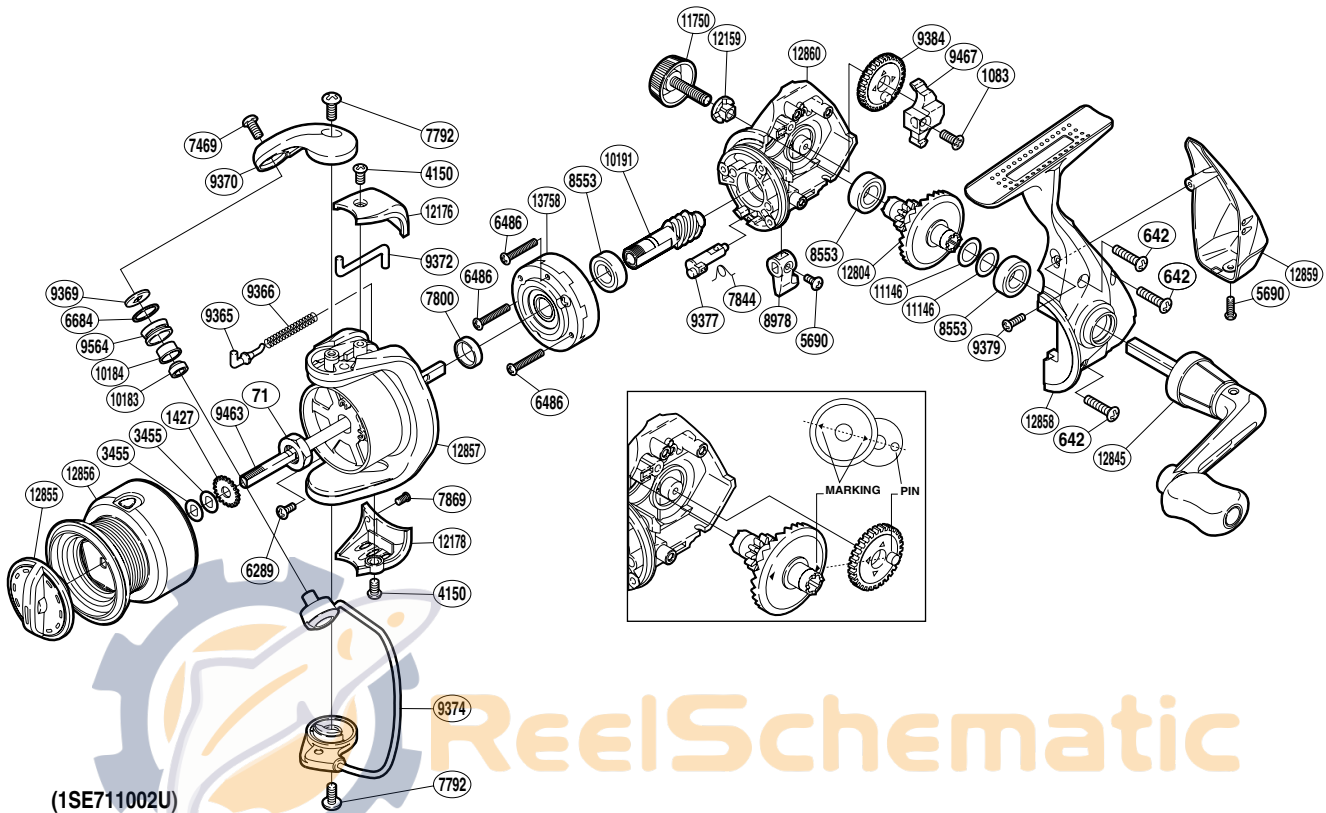

SHIMANO

Sonora

SON-1000FB

(1SE711002U)

Please note that the number of adjusting washers may not be the same as shown in the exploded views. (Adjustment will vary with each individual product.)

Part No.	Description	Part No.	Description	Part No.	Description
RD 0071	Rotor Nut	RD 8978	Anti-Reverse Lever	RD11146	Washer
RD 0642	Screw	RD 9365	Bail Spring Guide	RD11750	Handle Screw Cap
RD 1083	Screw	RD 9366	Bail Spring	RD12159	Handle Screw Lock Washer
RD 1427	Spool Support	RD 9369	Line Roller Washer	RD12176	Bail Spring Cover
RD 3455	Spool Washer	RD 9370	Bail Arm	RD12178	Bail Hold Support Guard
RD 4150	Screw	RD 9372	Bail Trip Lever	RD12804	Drive Gear
RD 5690	Screw	RD 9374	Bail Assembly	RD12845	Handle Assembly
RD 6289	Screw	RD 9377	Anti-Reverse Cam	RD12855	Drag Knob
RD 6486	Screw	RD 9379	Screw	RD12856	Spool Assembly
RD 6684	Line Roller Spacer	RD 9384	Oscillating Gear	RD12857	Rotor
RD 7469	Screw	RD 9463	Main Shaft	RD12858	Side Cover
RD 7792	Screw	RD 9467	Oscillating Slider	RD12859	Rear Protector
RD 7800	Rotor Ring	RD 9564	Line Roller	RD12860	Body
RD 7844	Anti-Reverse Cam Spring	RD10183	Ball Bearing	RD13758	Roller Clutch Assembly
RD 7869	Screw	RD10184	Line Roller Bushing		
RD 8553	Ball Bearing	RD10191	Pinion Gear		